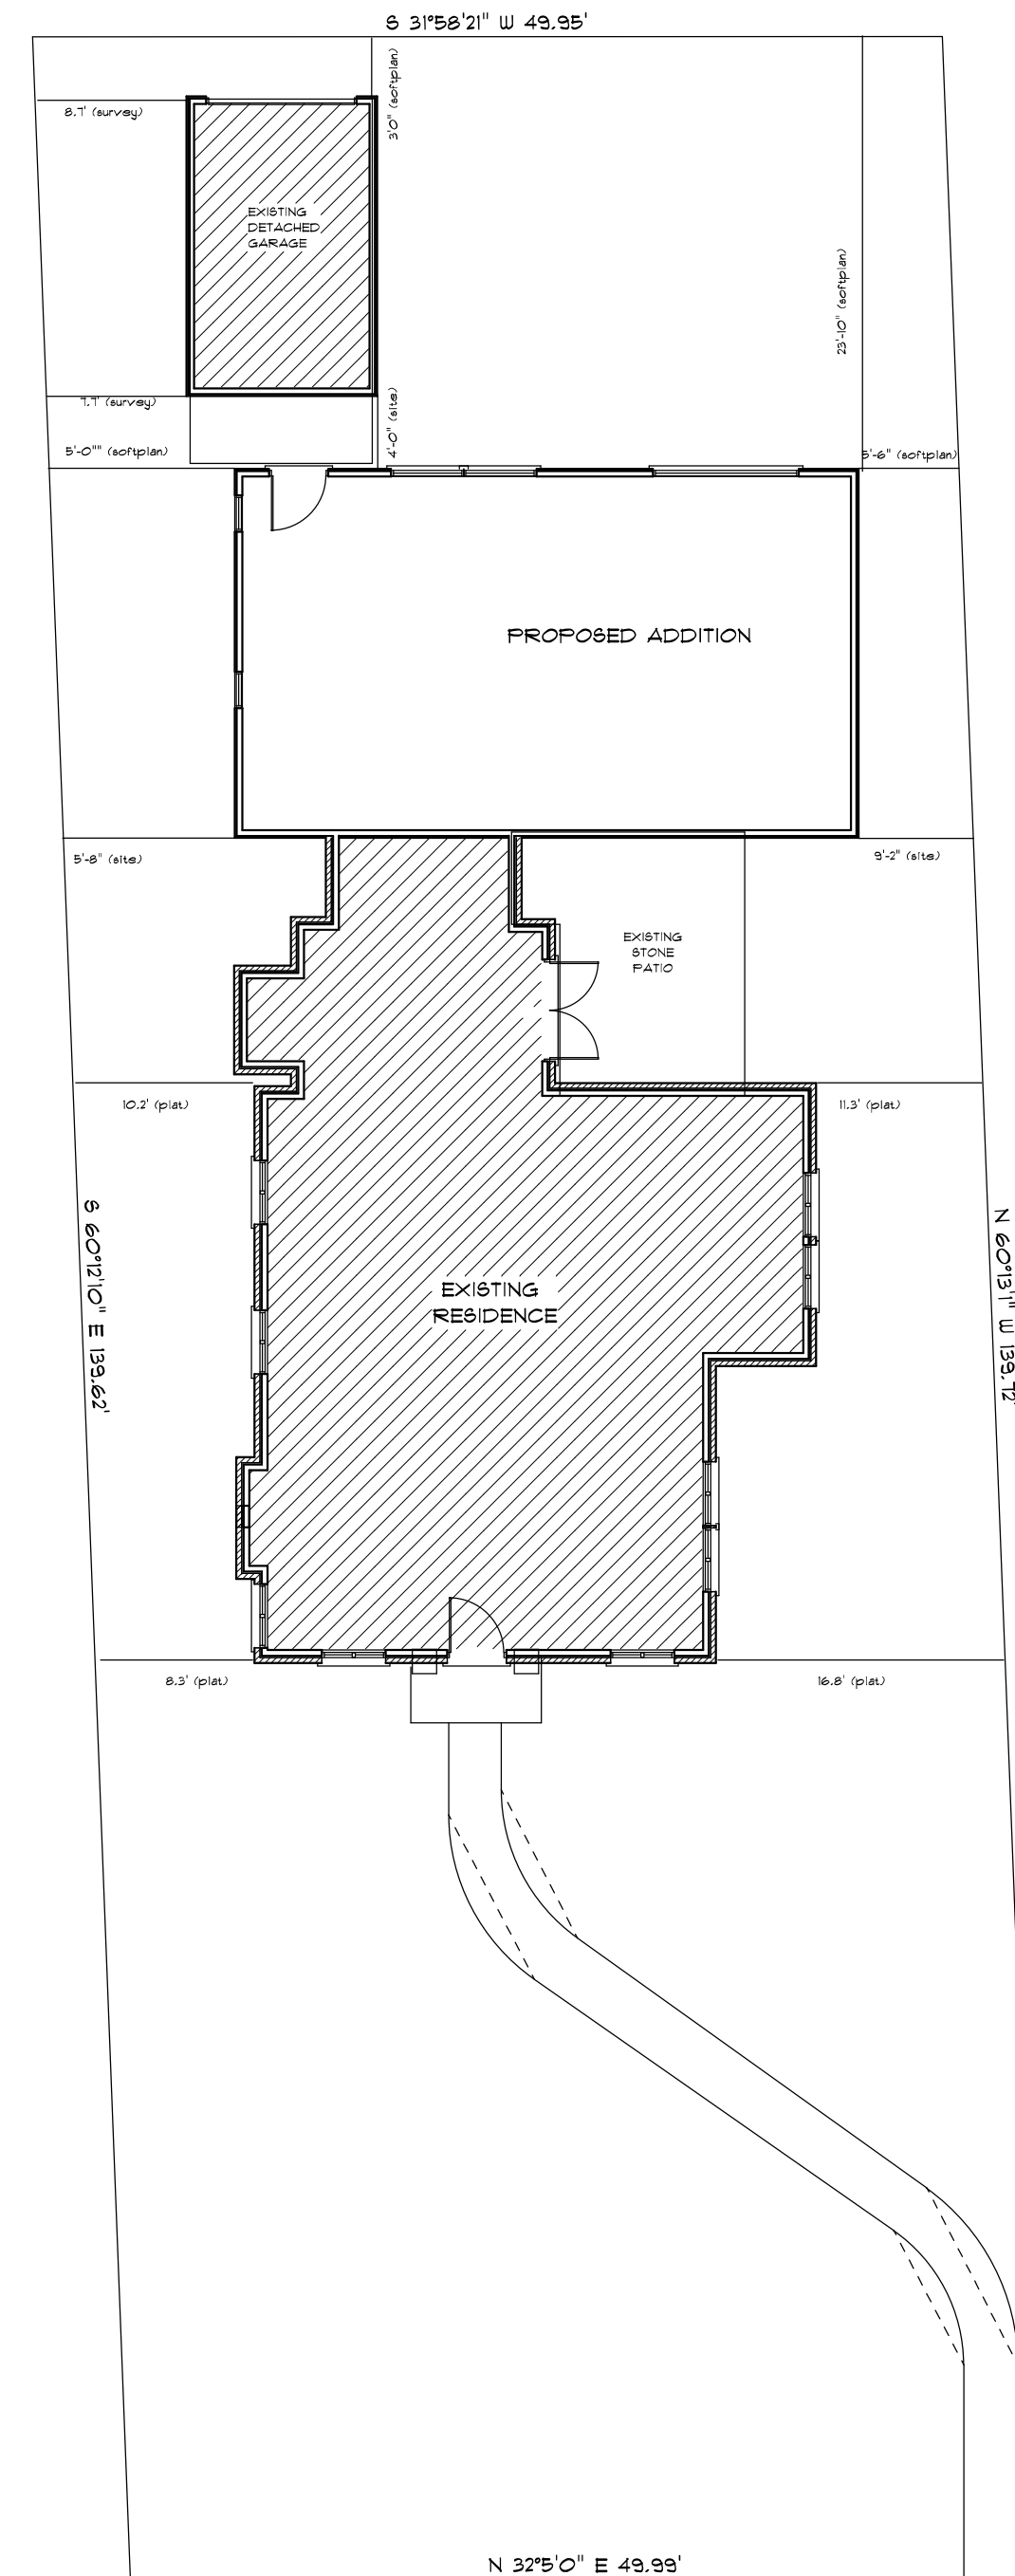

SOUTH ELEVATION

NORTH ELEVATION

SITE PLAN

DATE May 25, 2004

SCALE
DRAWN BY

JW HALL DESIGN/BUILD
2420 RR 961,
BUDA, TEXAS 78610

the
BRUNO RETREAT
1505 ALTA VISTA, AUSTIN, TEXAS

JW HALL
DESIGN/BUILD CONSTRUCTION