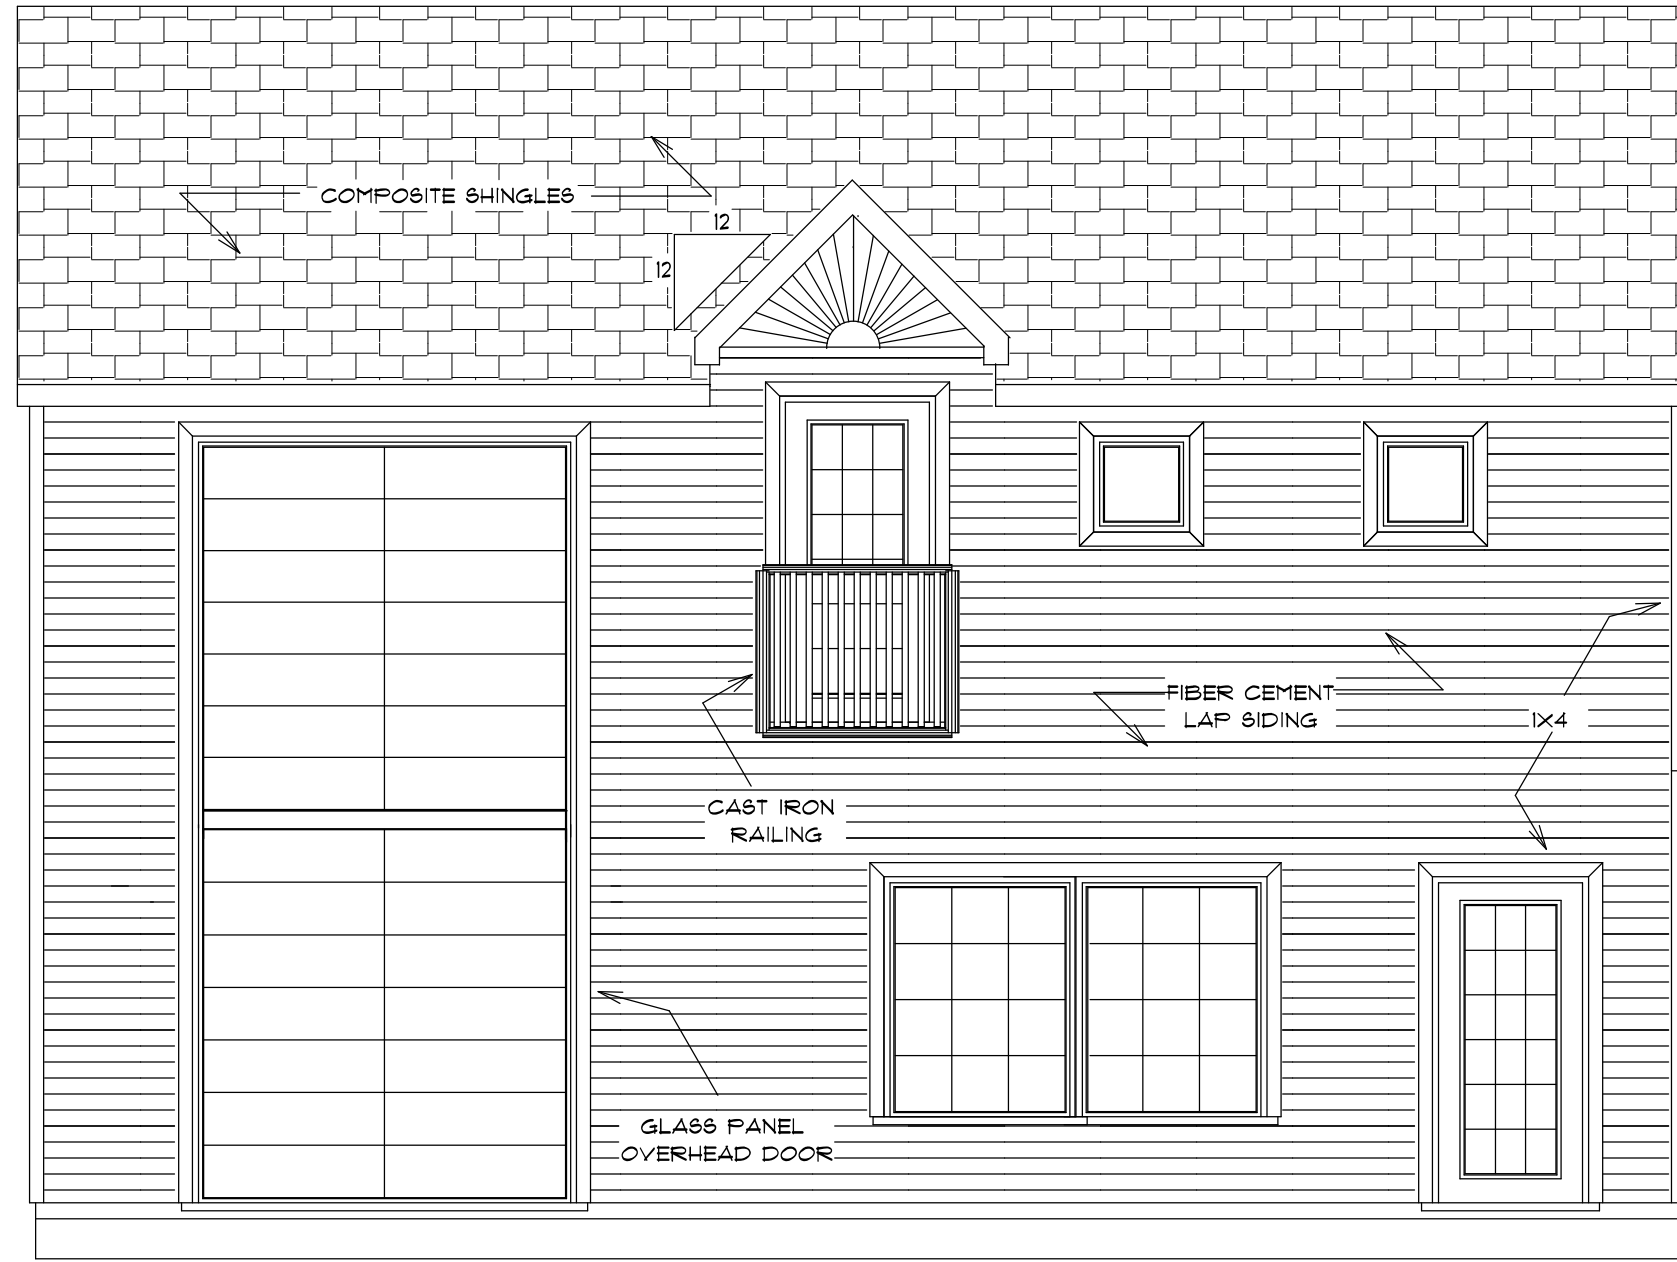

NORTH ELEVATION

EAST ELEVATION

SOUTH ELEVATION

WEST ELEVATION

DATE May 25, 2004

SCALE

JW HALL DESIGN/BUILD  
2420 RR 96T,  
BUDA, TEXAS 78610  
512 663 4255

the  
**BRUNO RETREAT**  
1505 ALTA VISTA, AUSTIN, TEXAS

**JW HALL**  
DESIGN/BUILD CONSTRUCTION

REVISD

DRAWN BY

WWW.JWHALLDESIGN.BUILD.COM/BRUNO.HTM