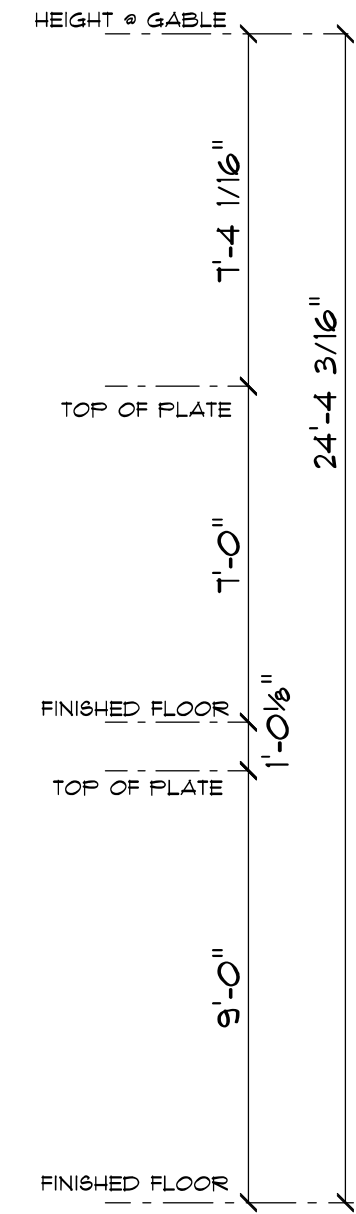

NORTH ELEVATION

EAST ELEVATION

SOUTH ELEVATION

WEST ELEVATION

DATE May 25, 2004

SCALE

JW HALL DESIGN/BUILD  
2420 RR 96T,  
BUDA, TEXAS 78610  
512 663 4255

the  
**BRUNO RETREAT**  
1505 ALTA VISTA, AUSTIN, TEXAS

**JW HALL**  
DESIGN/BUILD CONSTRUCTION

REVISD

DRAWN BY

WWW.JWHALLDESIGN.BUILD.COM/BRUNO.HTM