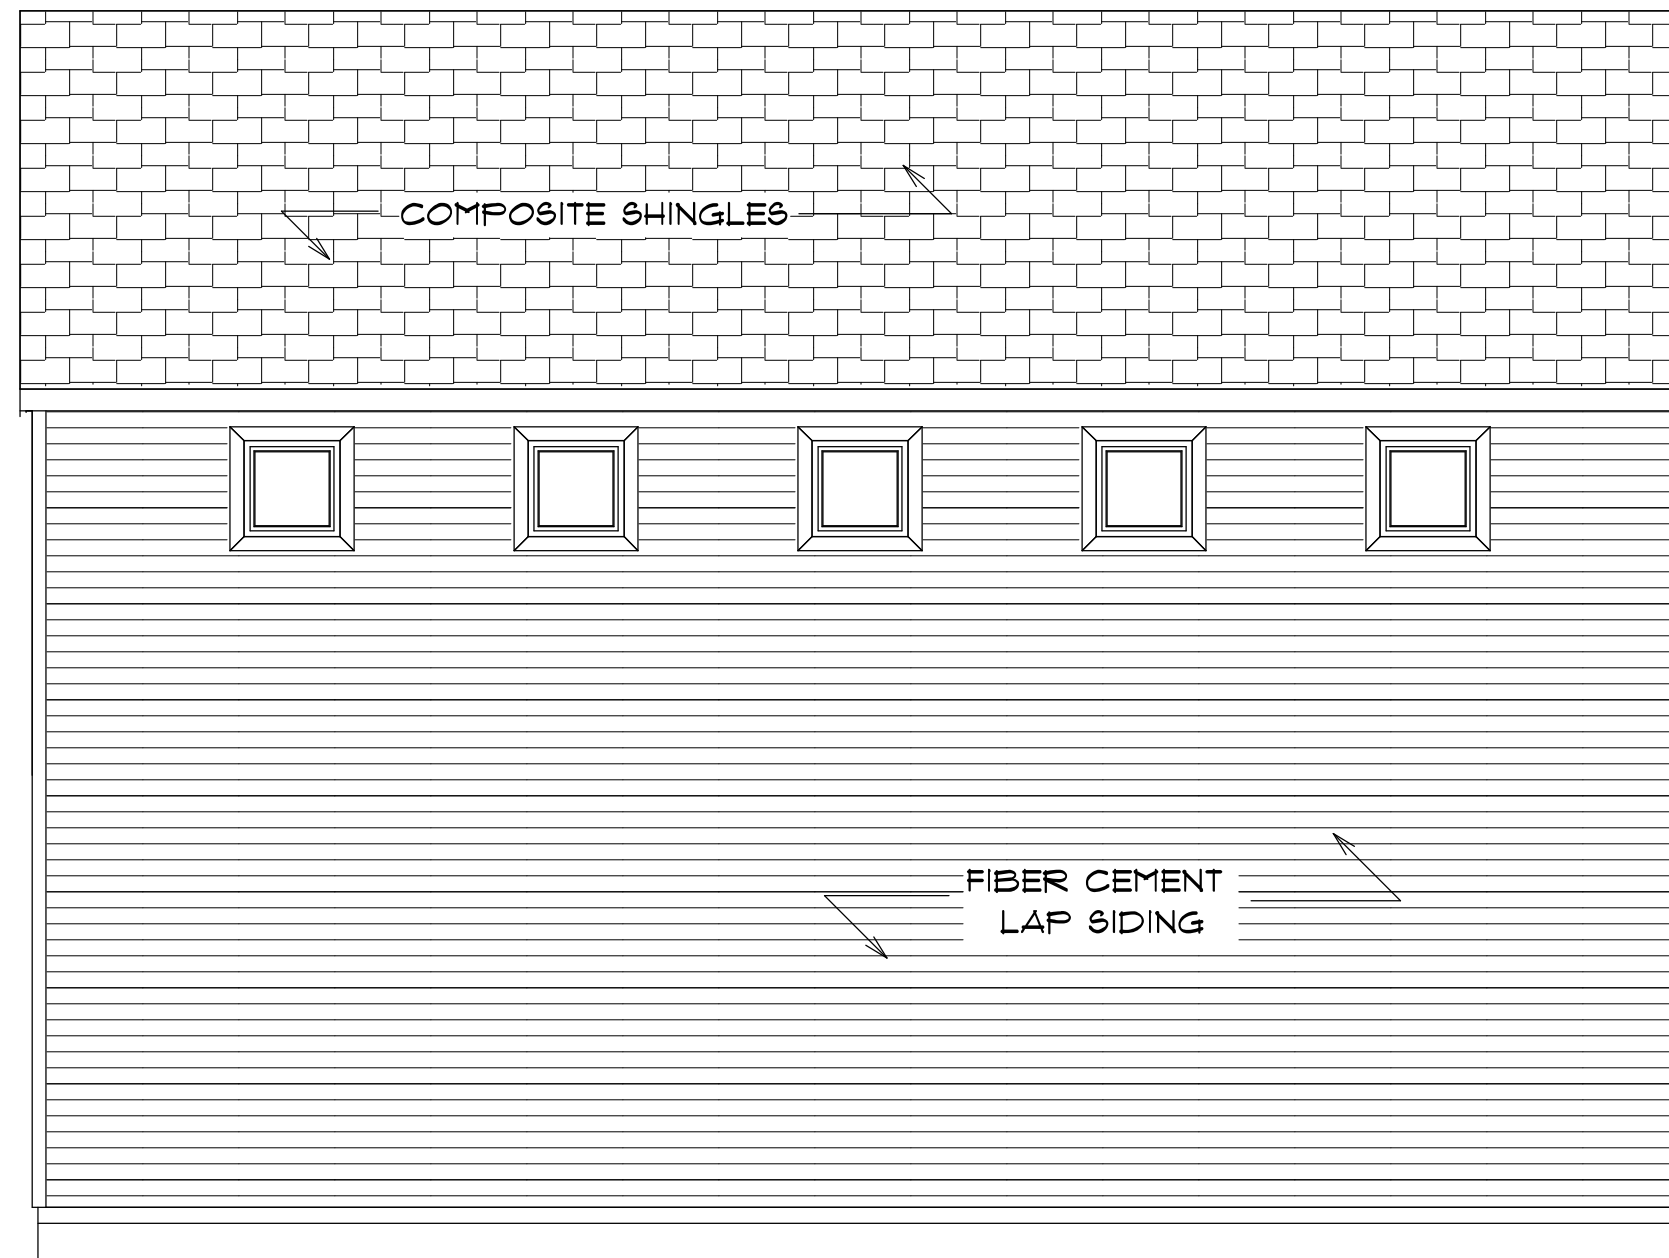

NORTH ELEVATION

EAST ELEVATION

SOUTH ELEVATION

WEST ELEVATION

DATE May 25, 2004

SCALE

JW HALL DESIGN/BUILD  
2420 RR 96T,  
BUDA, TEXAS 78610  
512 663 4255

the  
**BRUNO RETREAT**  
1505 ALTA VISTA, AUSTIN, TEXAS

**JW HALL**  
DESIGN/BUILD CONSTRUCTION

REVISD

DRAWN BY

WWW.JWHALLDESIGN.BUILD.COM/BRUNO.HTM